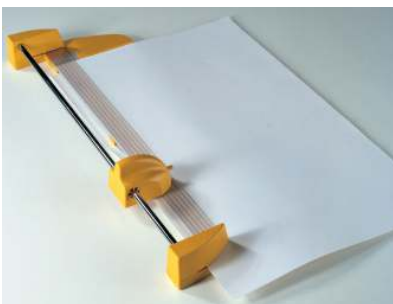

## Poster size Light duty Trimmer with a dedicated Stand

### KOBRA 1300-R

Cutting width (in.):	52
Cutting thickness:	0.8 mm, approx. 8 sheets
Paper press:	automatic
Hand protection guard:	yes
Dimensions (in.) :	60x19x41
Weight (lbs.):	55

Poster size rotary trimmer delivered with a dedicated stand. Can cut plotter and large size paper, A special side opening allows to cut paper sizes larger than the rated cutting. A convenient built-in housing can accommodate paper rolls for easy cutting operations of large sizes of continuous paper. Equipped with a special sharpened carbon steel blade unaffected by the wearing action of the materials to cut, for long-lasting cutting operations with the same cutting precision through the years.

- Transparent and automatic paper press
- Side bars for easy alignment of material to cut
- Solid steel base with screen printed photographic and paper sizes in mm. and inches
- Special side openings to cut paper sizes larger than the rated cutting width
- Built-in housing can accommodate paper rolls
- Sharpened carbon steel blade, easily replaced by the push-button mechanism
- High quality materials according to ISO 9000 Standards
- Built in accordance to the Safety Standards BS 5498 (British Standards)
- Trade Agreement Act (TAA) Compliant
- Accessories: steel blade

Special **side opening** to cut paper sizes larger than the rated cutting width

Convenient **built-in paper rolls housing** for easy cutting operations of large sizes of continuous paper