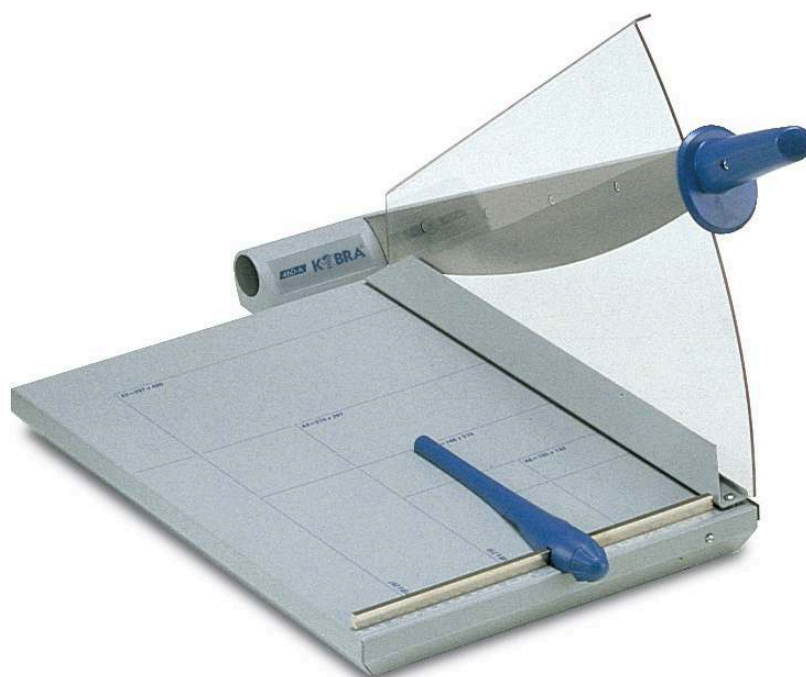

## Automatic Guillotine

### KOBRA 360-A

Cutting width (in.):	14
Cutting capacity:	up to 27
Paper clamp:	automatic
Safety guard:	yes
Dimensions (in.):	12x16
Weight (lbs.):	13

High performances desk-top guillotine with automatic paper clamp. Equipped with the innovative **“SUPER CUT”** system featuring special carbon hardened steel blades and counter-blades unaffected by the wearing action of the materials to cut, for long-lasting cutting operations with the same cutting precision through the years.

- Innovative automatic and progressive paper clamp
- Special transparent Lexan built-in hand safety guard
- Adjustable back gauge
- Carbon hardened steel precision blade and counter blade
- Solid steel base with screen printed paper sizes in mm. and inches
- High quality materials according to ISO 9000 Standards
- Built in accordance to the Safety Standards BS 5498 (British Standards)
- Trade Agreement Act (TAA) Compliant
- Accessories: upper steel blade code AA-3003, counter blade code n. AA-3001