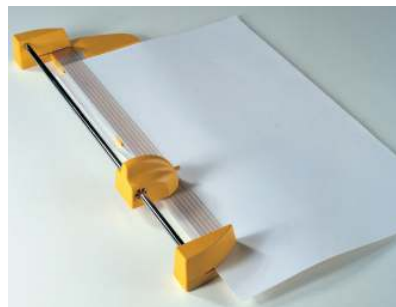

### KOBRA 460-HR

Cutting width (in.):	18
Cutting capacity:	up to 24
Paper press:	automatic
Hand protection guard:	yes
Dimensions (in.) :	26x15x4,5
Weight (lbs.):	10

High capacity rotary trimmer. Can cut up to 24 sheets of paper and paper sizes larger than the rated cutting width through a special side opening for almost any cutting job and for a variety of material. It's equipped with a special sharpened carbon steel blade unaffected by the wearing action of the materials to cut, for long-lasting cutting operations with the same cutting precision through the years.

- Transparent automatic paper press for easy cutting operations
- Side bars for easy alignment of material to cut
- Solid steel base with screen printed photographic and paper sizes in mm. and inches
- Special side openings to cut paper sizes larger than the rated cutting width
- Sharpened carbon steel blade, easily replaced by the push-button mechanism
- High quality materials according to ISO 9000 Standards
- Built in accordance to the Safety Standards BS 5498 (British Standards)
- Trade Agreement Act (TAA) Compliant
- Accessories: steel blade, counter blade

Special **sharpened carbon steel blade** to cut high thickness of paper

Special **side opening** to cut paper sizes larger than the rated cutting width